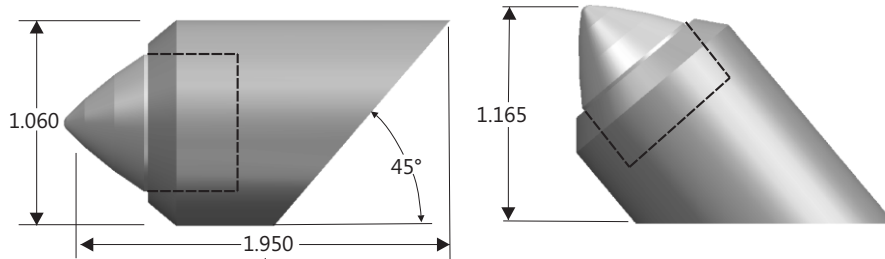

HDD CARBIDE TEETH

PART # C-1165