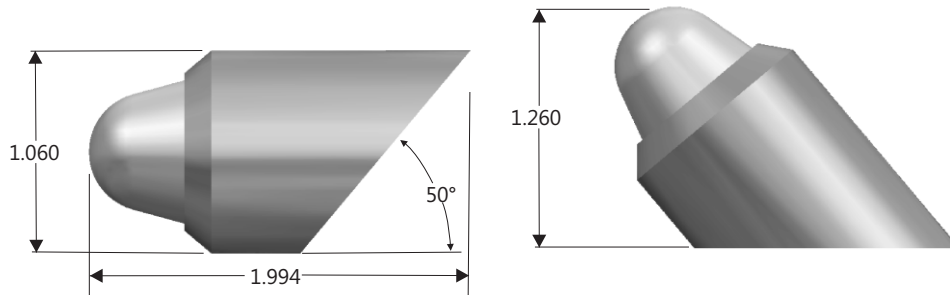

PART # C-1250